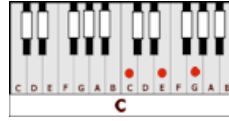

ANOTHER BRICK IN THE WALL - PART 2 - Pink Floyd (Dm)

GUITAR / KEYBOARD CHORDS:

Dm = xxo231

G = 320003

C = x32010

F = xx3211

(NO INTRO)

Dm

We don't need no education

Dm

We don't need no thought control

Dm

No dark sarcasm in the classroom

Dm

Teacher leave them kids alone

G(7th fret)

Dm

All in all, you're just a - nother brick in the wall

F

C

Dm

All in all, you're just a - nother brick in the wall

GUITAR SOLO: Dm // // // // G(7th fret) (STOP) drums only X4

We don't need no education **Dm**
Dm
We don't need no thought control
Dm
No dark sarcasm in the classroom
Dm **G(7th fret)**
Teachers leave them kids alone
G(7th fret) **Dm Dm-C-Dm-C-G-Dm**
Hey teacher, leave them kids alone
F **C** **Dm**
All in all, it's just a - nother brick in the wall
F **C** **Dm(STOP)**
All in all, you're just a - nother brick in the wall