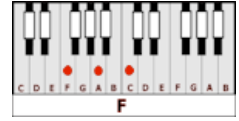

ANOTHER BRICK IN THE WALL - PART 2 - Pink Floyd (Dm)

GUITAR / KEYBOARD CHORDS:

Dm = xxo231

G = 320003

C = x32010

F = xx3211

(NO INTRO)

Dm

We don't need no education

Dm

We don't need no thought control

Dm

No dark sarcasm in the classroom

Dm

Teacher leave them kids alone

G(7th fret)

Dm

All in all, you're just a - nother brick in the wall

F

C

Dm

All in all, you're just a - nother brick in the wall

GUITAR SOLO: Dm // // // // G(7th fret) (STOP) drums only X4

We don't need no education **Dm**
Dm
We don't need no thought control
Dm
No dark sarcasm in the classroom
Dm **G(7th fret)**
Teachers leave them kids alone
G(7th fret) **Dm Dm-C-Dm-C-G-Dm**
Hey teacher, leave them kids alone
F **C** **Dm**
All in all, it's just a - nother brick in the wall
F **C** **Dm(STOP)**
All in all, you're just a - nother brick in the wall