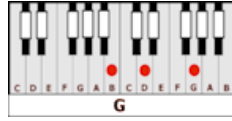

ANOTHER BRICK IN THE WALL - PART 2 - Pink Floyd (Dm)

GUITAR / KEYBOARD CHORDS:

Dm = xxo231

G = 320003

C = x32010

F = xx3211

(NO INTRO)

Dm

Dm

All in all, you're just a - nother brick in the wall

F

C

Dm

All in all, you're just a - nother brick in the wall

GUITAR SOLO: Dm // // // // G(7th fret) (STOP) drums only X4

We don't need no education **Dm**
Dm
We don't need no thought control
Dm
No dark sarcasm in the classroom
Dm **G(7th fret)**
Teachers leave them kids alone
G(7th fret) **Dm Dm-C-Dm-C-G-Dm**
Hey teacher, leave them kids alone
F **C** **Dm**
All in all, it's just a - nother brick in the wall
F **C** **Dm(STOP)**
All in all, you're just a - nother brick in the wall