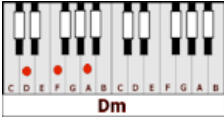

ANOTHER BRICK IN THE WALL - PART 2 - Pink Floyd (Dm)

GUITAR / KEYBOARD CHORDS:

Dm = xxo231

G = 320003

C = x32010

F = xx3211

(NO INTRO)

Dm

Dm

All in all, you're just a - nother brick in the wall

F

C

Dm

All in all, you're just a - nother brick in the wall

GUITAR SOLO: Dm // // // // G(7th fret) (STOP) drums only X4

We don't need no education **Dm**
Dm
We don't need no thought control
Dm
No dark sarcasm in the classroom
Dm **G(7th fret)**
Teachers leave them kids alone
G(7th fret) **Dm Dm-C-Dm-C-G-Dm**
Hey teacher, leave them kids alone
F **C** **Dm**
All in all, it's just a - nother brick in the wall
F **C** **Dm(STOP)**
All in all, you're just a - nother brick in the wall